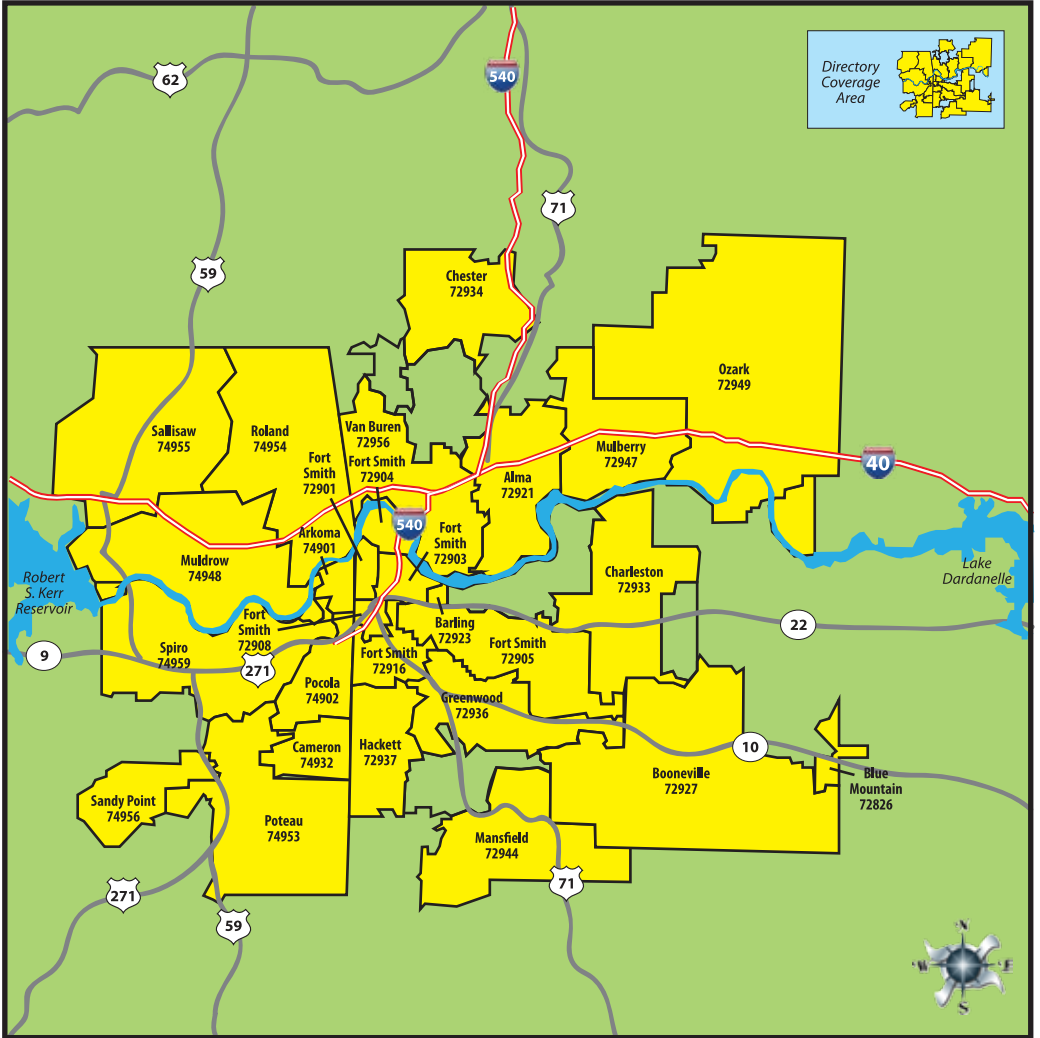

Our Community Directory

Distribution Areas For

FORT SMITH

Serving the following communities:

Alma 72921	Arkoma 74901	Barling 72923	Blue Mountain 72826	Booneville 72927	Cameron 74932	Charleston 72933	Chester 72934
Fort Smith 72901	Fort Smith 72903	Fort Smith 72904	Fort Smith 72905	Fort Smith 72908	Fort Smith 72916	Fort Smith 72901	Fort Smith 72904
Greenwood 72936	Hackett 72937	Mansfield 72944	Mulberry 72947	Muldrow 74948	Ozark 72949		
Pocola 74902	Poteau 74953	Roland 74954	Sandy Point 74956	Sallisaw 74955	Spiro 74959	Van Buren 72956	