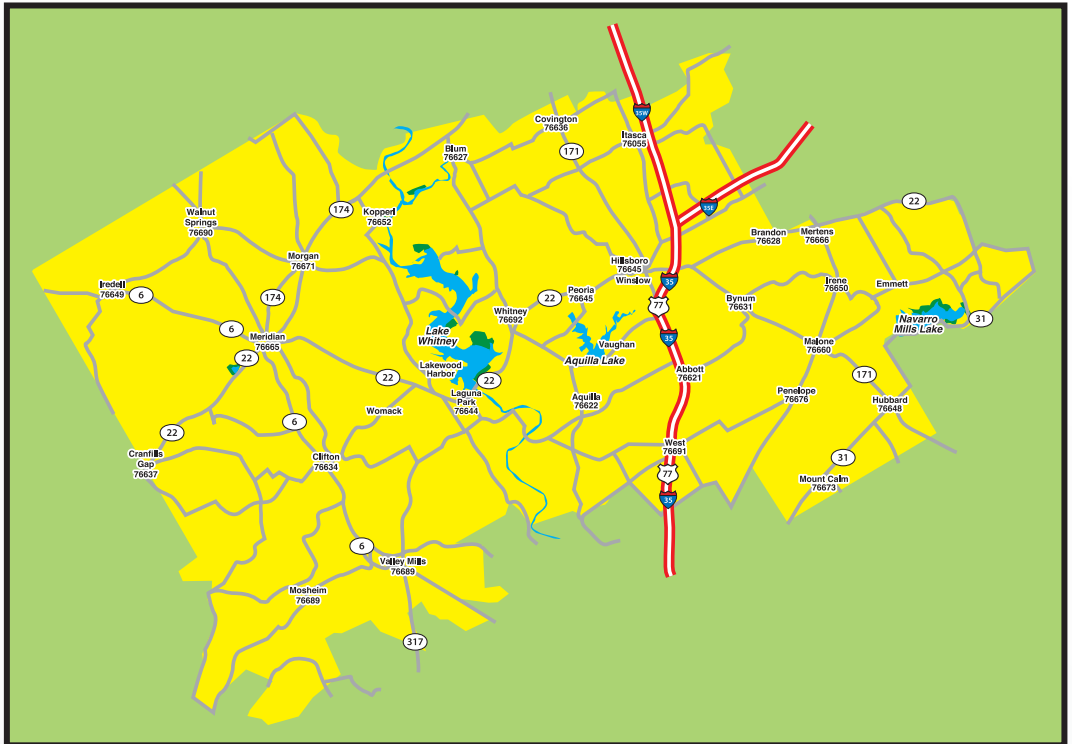

Our Community Directory Distribution Areas For

HILL & BOSQUE COUNTIES WEST, LAKE WHITNEY

Serving the following communities:

Abbott 76621	Aquilla 76622	Blum 76627	Brandon 76628	Bynum 76631	Clifton 76634	Cranfills Gap 76637	Hillsboro 76645	Hubbard 76648
Iredell 76649	Irene 76650	Itasca 76055	Kopperl 76652	Laguna Park 76644	Lakeside Village 76671	Malone 76660	Meridian 76665	Mertens 76666
Morgan 76671	Mosheim 76689	Mount Calm 76673	Penelope 76676	Peoria 76645	Valley Mills 76689	Walnut Springs 76690	West 76691	Whitney 76692