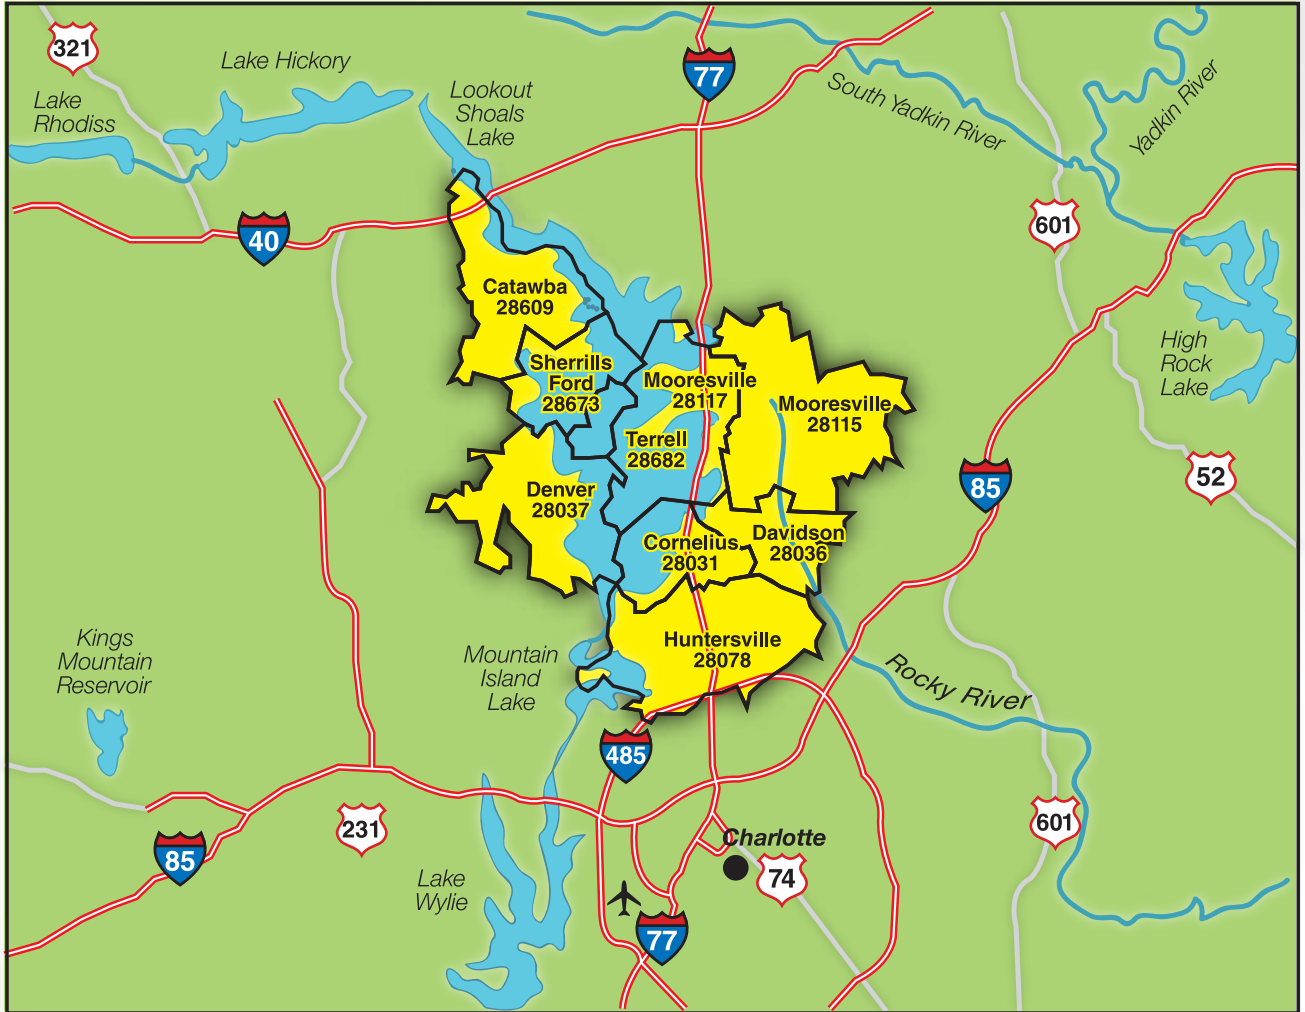

**LAKE NORMAN**

*Serving the following communities:*

Catawba 28609	Cornelius 28031	Davidson 28036	Denver 28037	Huntersville 28078
Mooresville 28115	Mooresville 28117	Sherrills Ford 28673	Terrell 28682	