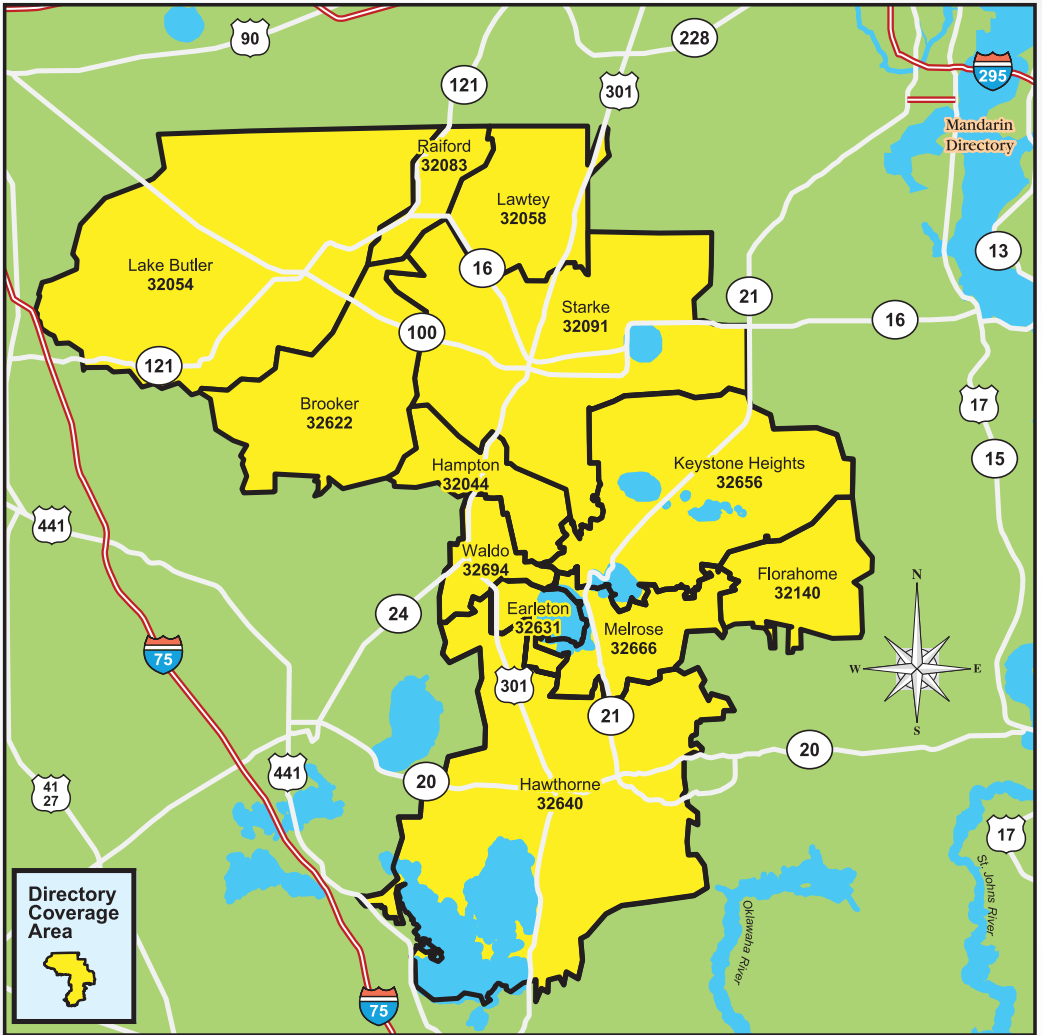

Our Community Directory Distribution Areas For LAKE REGION

Serving the following communities:

Brooker 32622	Earleton 32631	Florahome 32140	Hampton 32044	Hawthorne 32640	Keystone Heights 32656
Lake Butler 32054	Lawtey 32058	Melrose 32666	Railford 32083	Starke 32091	Waldo 32694