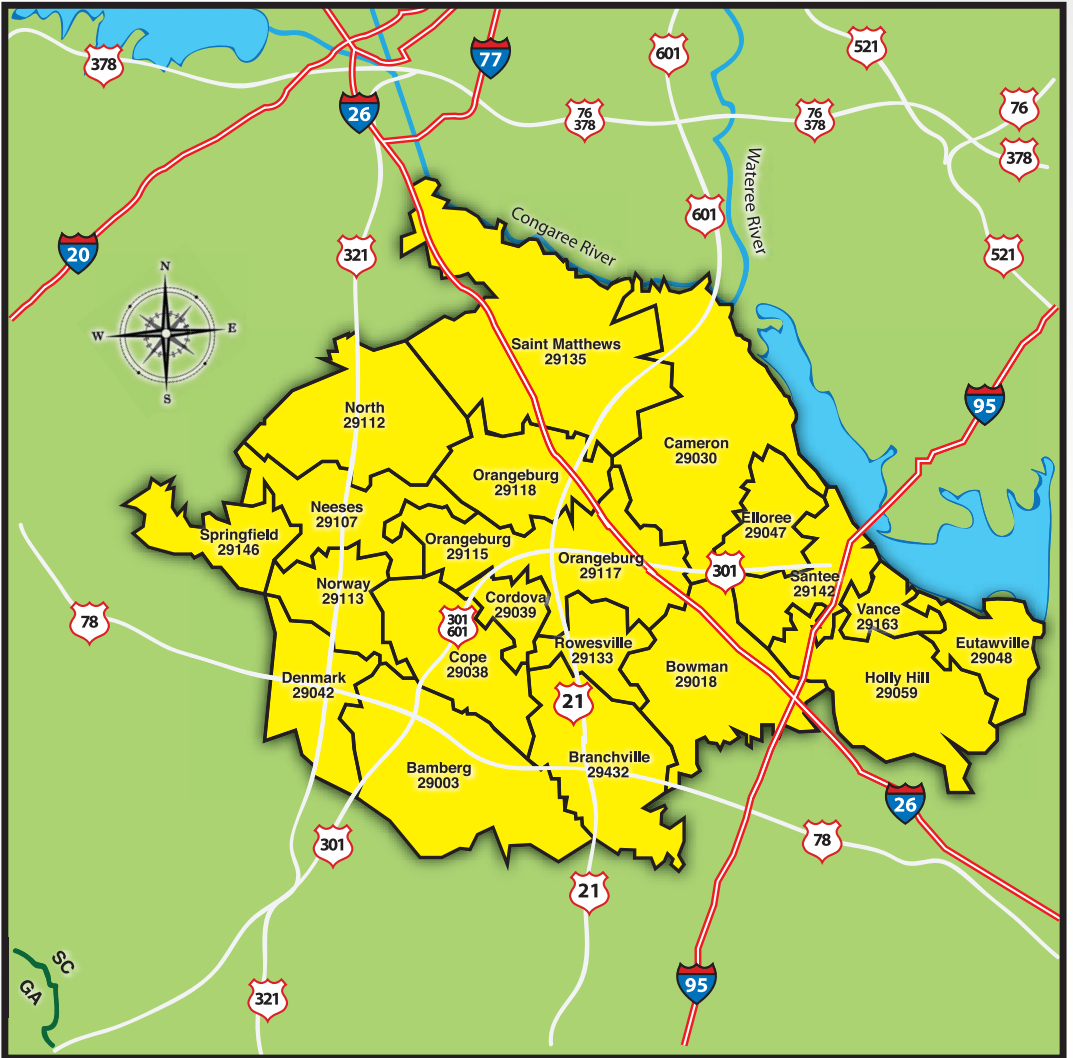

Our Community Directory

Our Community Directory For GREATER ORANGEBURG

Serving the following communities:

Bamberg 29003	Bowman 29018	Branchville 29432	Cameron 29030	Cope 29038	Cordova 29039	Denmark 29042
Elloree 29047	Eutawville 29048	Holly Hill 29059	Neeses 29107	North 29112	Norway 29113	Orangeburg 29115
Orangeburg 29117	Orangeburg 29118	Rowesville 29133	Saint Matthews 29135	Santee 29142	Springfield 29146	Vance 29163