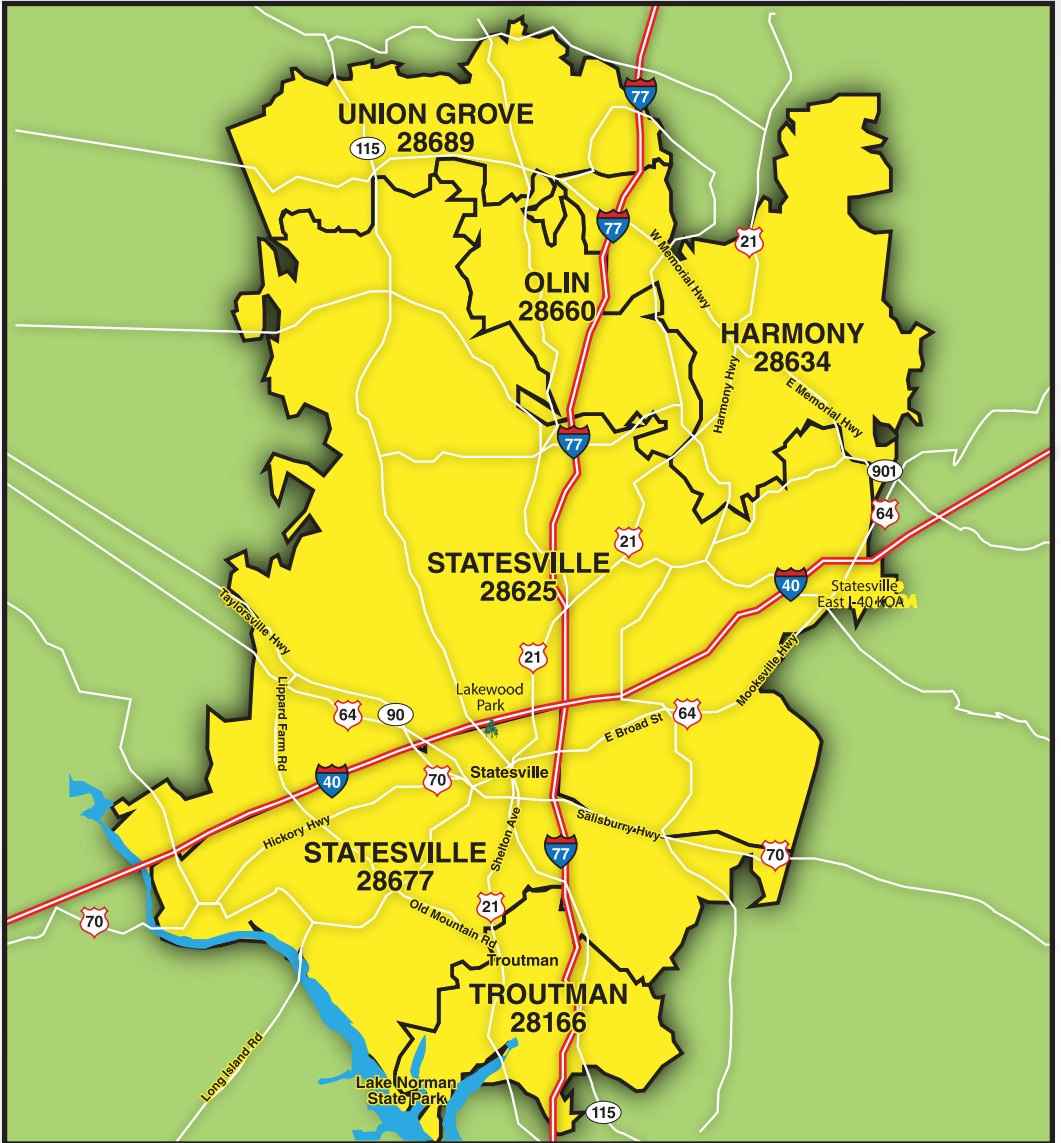

**Our Community Directory
Distribution Area
For
STATESVILLE REGION**

Serving the following communities:

**HARMONY
28634**

**OLIN
28660**

**STATESVILLE
28625**

**STATESVILLE
28677**

**TROUTMAN
28166**

**STATESVILLE
28689**