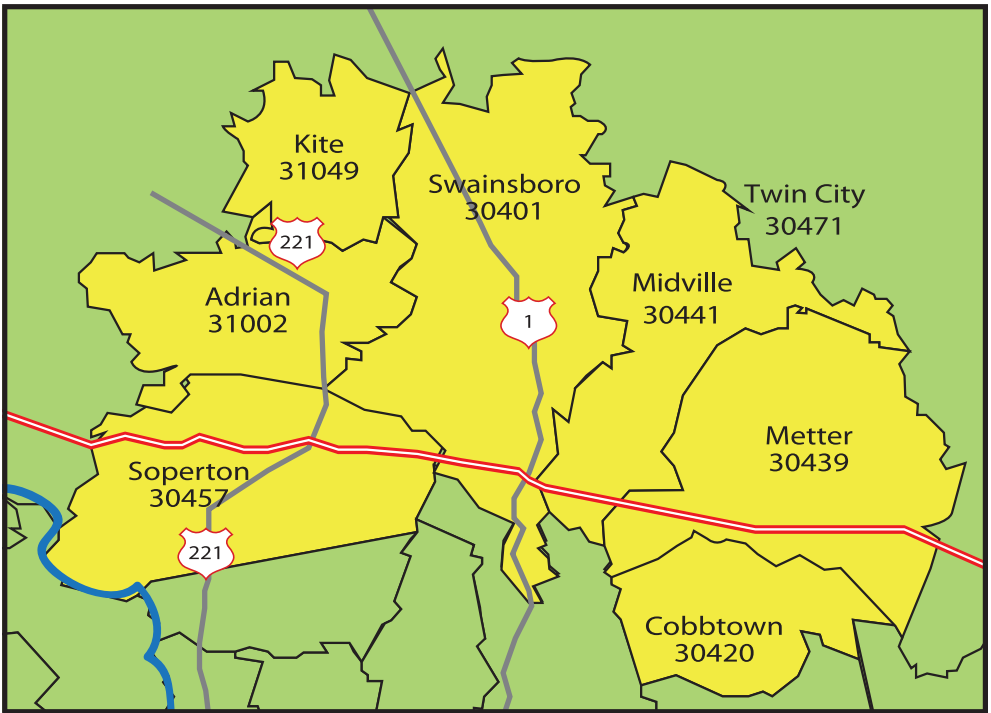

Our Community Directory Distribution Areas For SWAINSBORO - METTER

Serving the following communities:

Adrian 31002	Cobbtown 30420	Kite 31049	Metter 30439
Midville 30441	Soperton 30457	Swainsboro 30401	Twin City 30471
